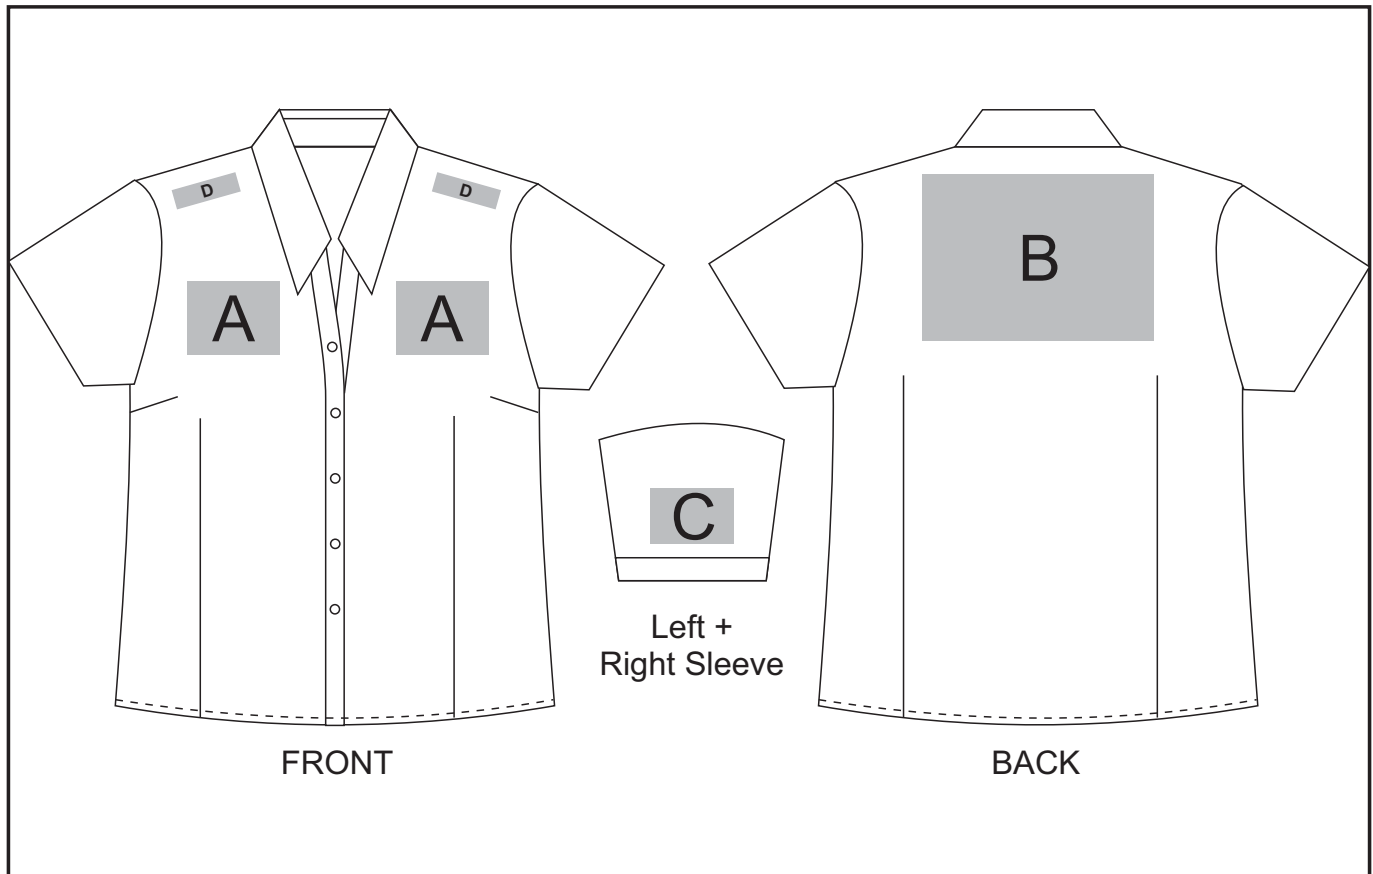

BIZ-3627

Metro Stretch Short Sleeve Shirt Ladies

Need to know:

- Includes 1-Position Embroidery OR 1 Position Digital Transfer (setup fee applies)
- Cannot guarantee a 100% straight branding on any clothing item with check or stripe detail
- EMB/DTC inclusive Parameters: Left/Right Chest=100mm x 100mm OR Back = 8000mm²
- Please note Pos D will be branded +/- 20mm from the top seam

Branding Options:

Position A

1. Embroidery (EMB) - 9 colours
Size: 90mm diameter
2. Digital Transfer Clothing (DTC) - Full colour
Size: 90mm wide x 90mm high

Position C

1. Embroidery (EMB) - 9 colours
Size: 50mm diameter
2. Digital Transfer Clothing (DTC) - Full colour
Size: 50mm wide x 50mm high

Position B

1. Embroidery (EMB) - 9 colours
Size: 200mm wide x 180mm high
2. Digital Transfer Clothing (DTC) - Full colour
Size: 210mm wide x 148mm high

Position D

1. Digital Transfer Clothing (DTC) - Full Colour
Size: 70mm wide x 20mm high